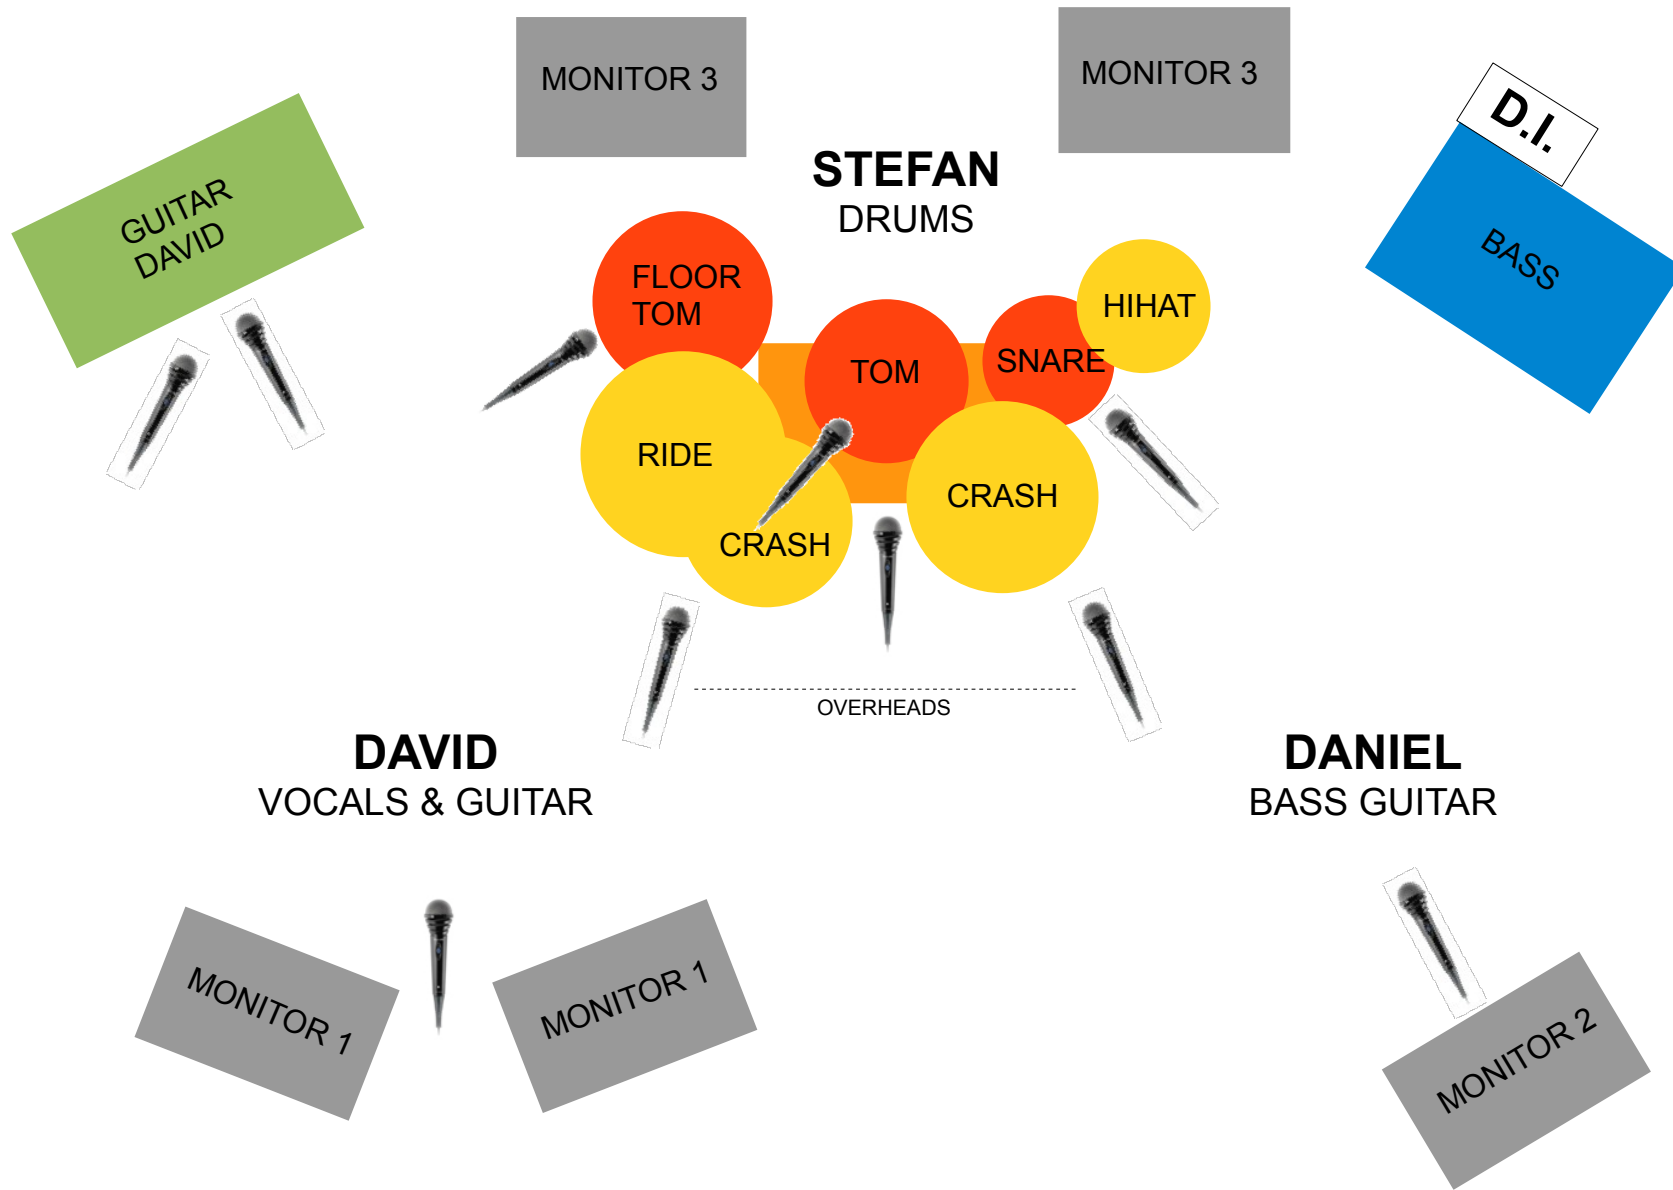

Phone: +49 (0) 176 10 24 22 93

TABLE OF CONTENTS

01. INPUT LIST

02. STAGE PLAN

03. MONITOR LEVELS

04. EQUIPMENT

#	COMPONENT	SOURCE	FX
01	Bassdrum	Shure Beta 52	comp/gate
02	SnareDrum	Sennheiser MD441	comp/gate/reverb
03	RackTom	Sennheiser evolution	comp/gate
04	FloorTom	Sennheiser evolution	comp/gate
05	Overheads	AKG C414	
06	Overheads	AKG C414	
07	HiHat	Neumann KM184	
08	Bass	D.I.	comp
09	Guitar David	Sennheiser MD421	plate
10	Guitar David	Shure SM57	plate
11	Main Vocals	Shure SM58	comp/de-esser/reverb
12	Backing Vocals	Shure SM58	comp/reverb

STAGE PLAN

MONITOR LEVELING

DAVID

DANIEL

STEFAN

EQUIPMENT

DAVID

Epiphone RG400-Series 6-String Guitar
Laney AOR 100 Series Tube Amp (100W)
4x12" Crate Cabinet
VOX Cooltron Duel Overdrive Stompbox
Marshall Jackhammer Distortion Stompbox
Shure SM58 Vocal Microphone

DANIEL

Stagg Std. 4-String Bass Guitar
Gallien Krüger GT400RB-IV Amp (280W)
4x10" Warwick Cabinet

STEFAN

Mapex M-Series Kit (Birch)
20" Bassdrum, 12" RackTom, 16" FloorTom
Sonor S Classix Series Birch Snare (14")
Zyldjian 20" Ride, Masterworks Crash & HiHat (14")